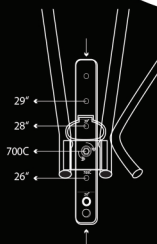

Návod / Instruction